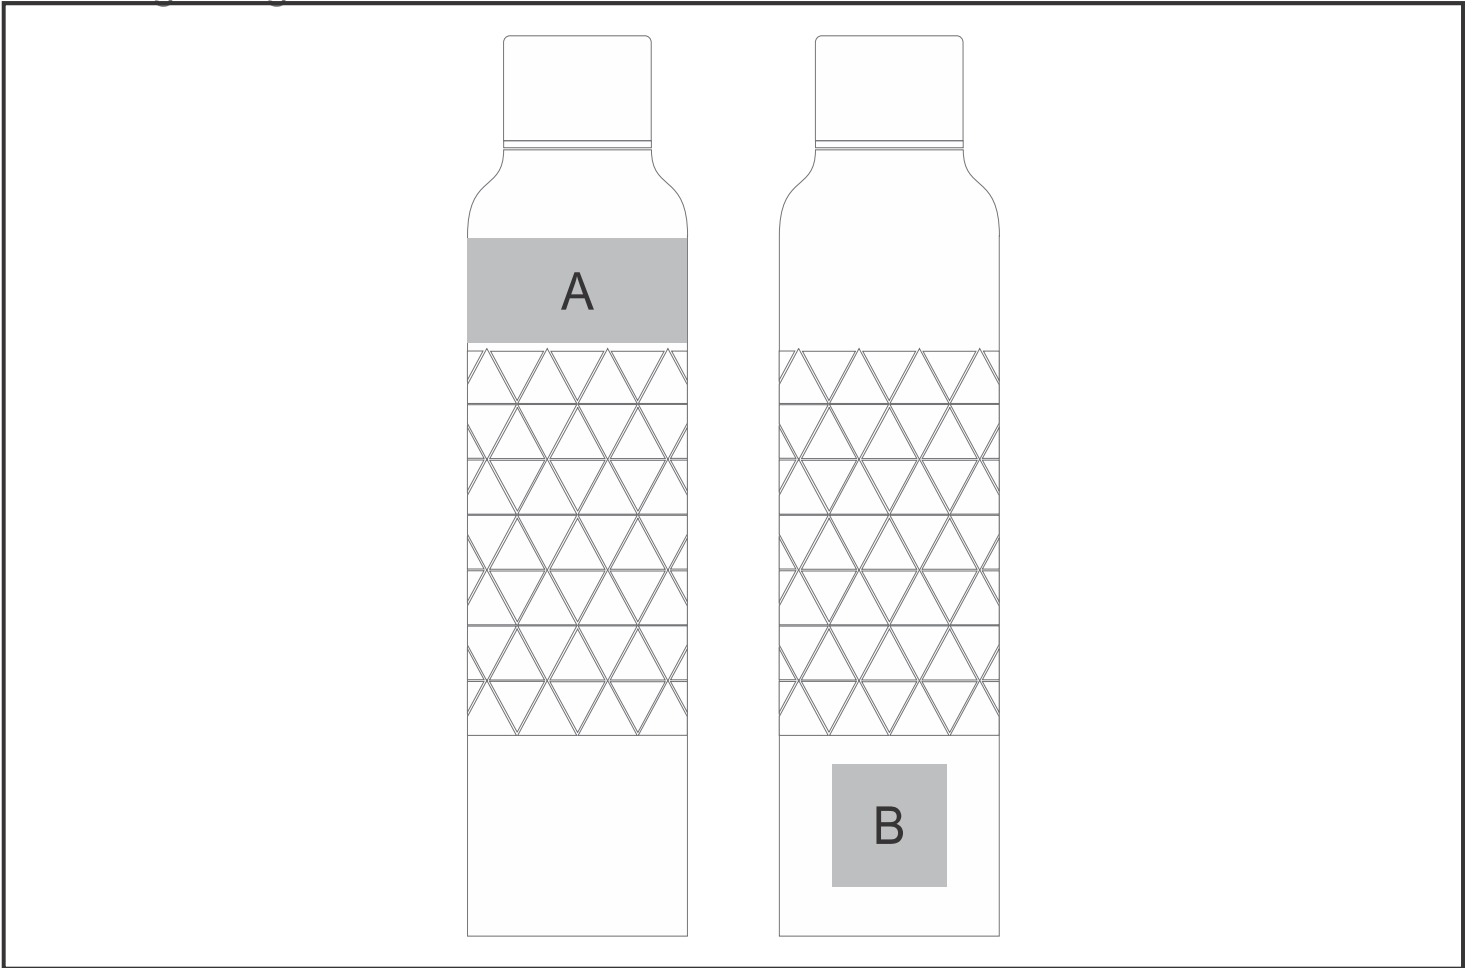

DR-AV-277-B

Alex Varga Enigma SS Water Bottle – 1 Litre

Need to know:

- Includes 1-Position Laser Engraving OR 1-Colour 1-Position Pad Print (setup fees apply)

- Texture of Item will affect the quality of Screen Print.

- **Laser Colour:** POS A & B - Silver

Branding Options:

Position	Branding Method (Branding Code)	No. of Colours	Dimension
A	Screen Wrap (SW)	1 Colour	200mm wide x 30mm high
A	Pad Printing (PB)	4 Colours	35mm wide x 35mm high
A	Laser Engraving (LA)	N/A	30mm wide x 30mm high

B	Pad Printing (PB)	4 Colours	35mm wide x 35mm high
B	Laser Engraving (LA)	N/A	30mm wide x 30mm high